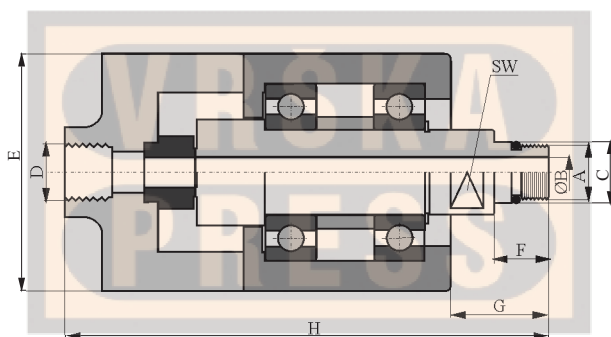

Monoflow, with metric thread connection

Series 44000

Working conditions:

- Pressure 150 bar
- Temperature 70°C
- RPM 10.000

Series 54000

Working conditions:

- Pressure 105 bar
- Temperature 70°C
- RPM 15.000

A	ØB	ØC	D	ØE	F	G	H	SW	L	K	M
16x1,5LH	9	17,994/17,883	1/4"	69,5	16	29	142,4	20	8,5	17	18,007/17,997
16x1,5LH	9	17,994/17,883	3/8"	69,5	16	29	142,4	20	8,5	17	18,007/17,997

Series 64000 Auto ON-OFF system

Working conditions:

- Pressure 105 bar
- Temperature 70°C
- RPM 20.000

A	ØB	ØC	D	ØE	F	G	H	SW	L	K	M
16x1,5LH	9	17,994/17,883	1/4"	69,5	16	29	157,6	20	8,5	17	18,007/17,997
16x1,5LH	9	17,994/17,883	3/8"	69,5	16	29	157,6	20	8,5	17	18,007/17,997

Series 74000

Working conditions:

- Pressure 400 bar
- Temperature 140°C
- RPM 1.000

A	ØB	ØC	D	ØE	F	G	H	SW	L	K	M
16x1,5LH	9	21,994/21,883	1/4"	89	21	31	156	20	8,5	22	22,007/21,997
16x1,5LH	9	21,994/21,883	3/8"	89	21	31	156	20	8,5	22	22,007/21,997