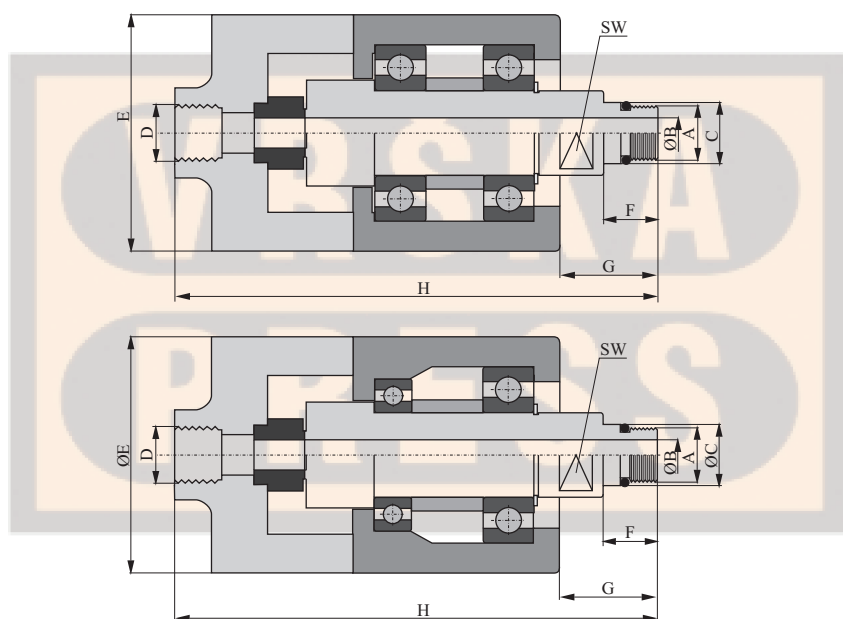

Monoflow, with metric thread connection

Series 44000

Working conditions:

- Pressure 150 bar
- Temperature 70°C
- RPM 10.000

Series 54000

Working conditions:

- Pressure 105 bar
- Temperature 70°C
- RPM 15.000

A	ØB	ØC	D	ØE	F	G	H	SW	L	K	M
16x1,5LH	9	17,994/17,883	1/4"	69,5	16	29	142,4	20	8,5	17	18,007/17,997
16x1,5LH	9	17,994/17,883	3/8"	69,5	16	29	142,4	20	8,5	17	18,007/17,997

Series 64000 Auto ON-OFF system

Working conditions:

- Pressure 105 bar
- Temperature 70°C
- RPM 20.000

A	ØB	ØC	D	ØE	F	G	H	SW	L	K	M
16x1,5LH	9	17,994/17,883	1/4"	69,5	16	29	157,6	20	8,5	17	18,007/17,997
16x1,5LH	9	17,994/17,883	3/8"	69,5	16	29	157,6	20	8,5	17	18,007/17,997

Series 74000

Working conditions:

- Pressure 400 bar
- Temperature 140°C
- RPM 1.000

A	ØB	ØC	D	ØE	F	G	H	SW	L	K	M
16x1,5LH	9	21,994/21,883	1/4"	89	21	31	156	20	8,5	22	22,007/21,997
16x1,5LH	9	21,994/21,883	3/8"	89	21	31	156	20	8,5	22	22,007/21,997